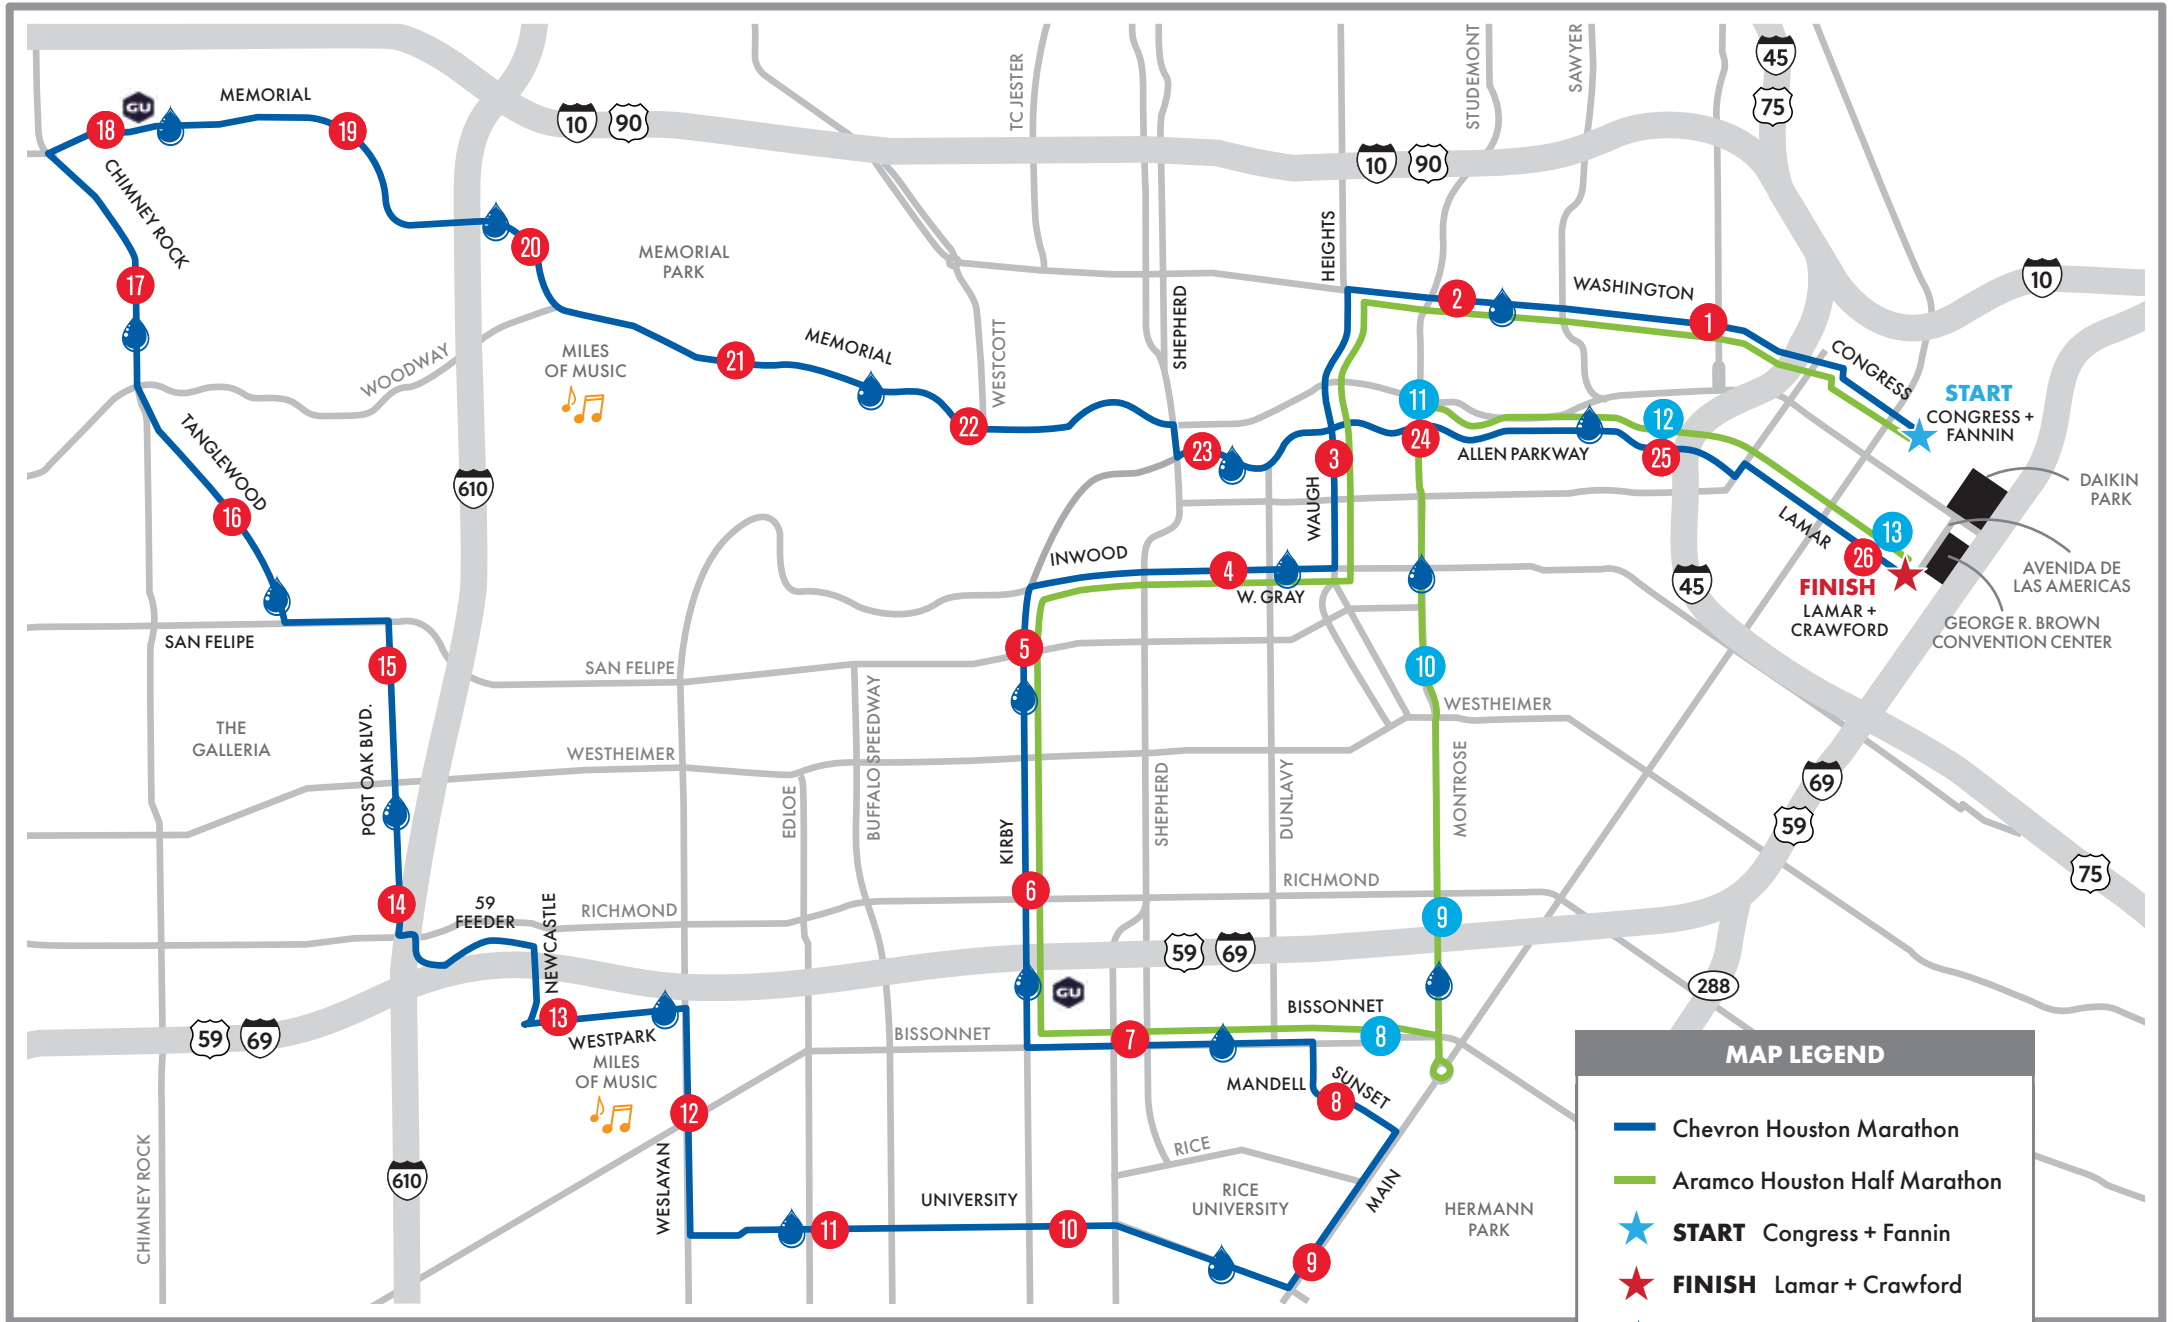

COURSE MAP

Chevron Houston Marathon & Aramco Houston Half Marathon

MAP LEGEND

- Chevron Houston Marathon
- Aramco Houston Half Marathon
- START** Congress + Fannin
- FINISH** Lamar + Crawford
- Refueling Stations
- Gu Energy Gels
- Recommended Spectator Viewing Areas