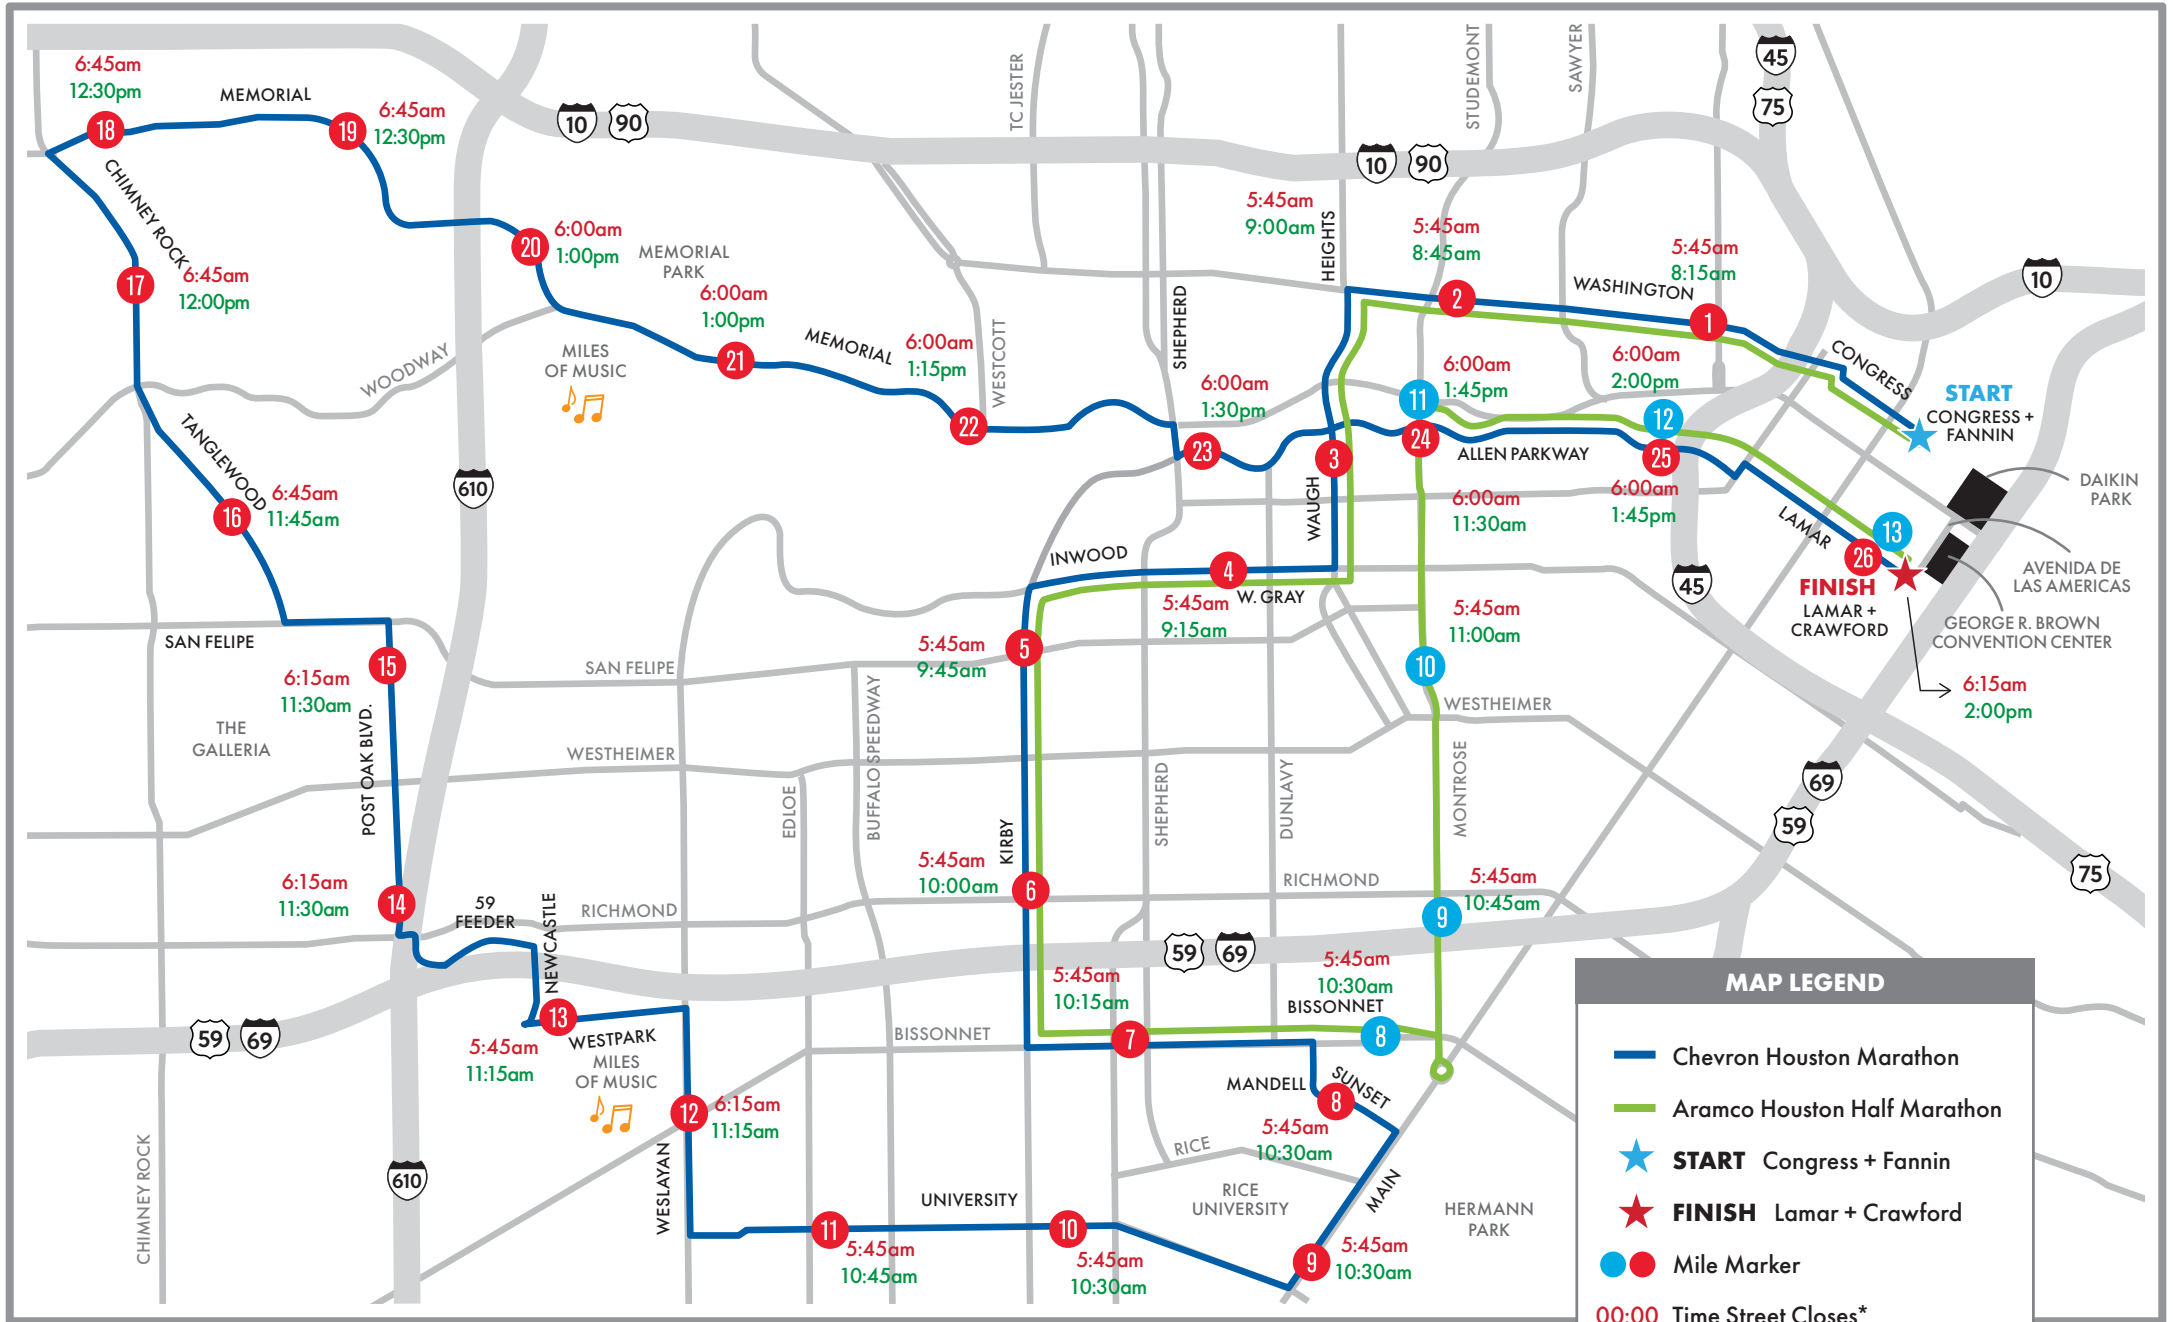

# COURSE REOPENING SCHEDULE MAP

Chevron Houston Marathon & Aramco Houston Half Marathon

**MAP LEGEND**

- Chevron Houston Marathon
- Aramco Houston Half Marathon
- ★ **START** Congress + Fannin
- ★ **FINISH** Lamar + Crawford
- ● Mile Marker
- 00:00 Time Street Closes\*
- 00:00 Time Street Opens\*

\*All times subject to change