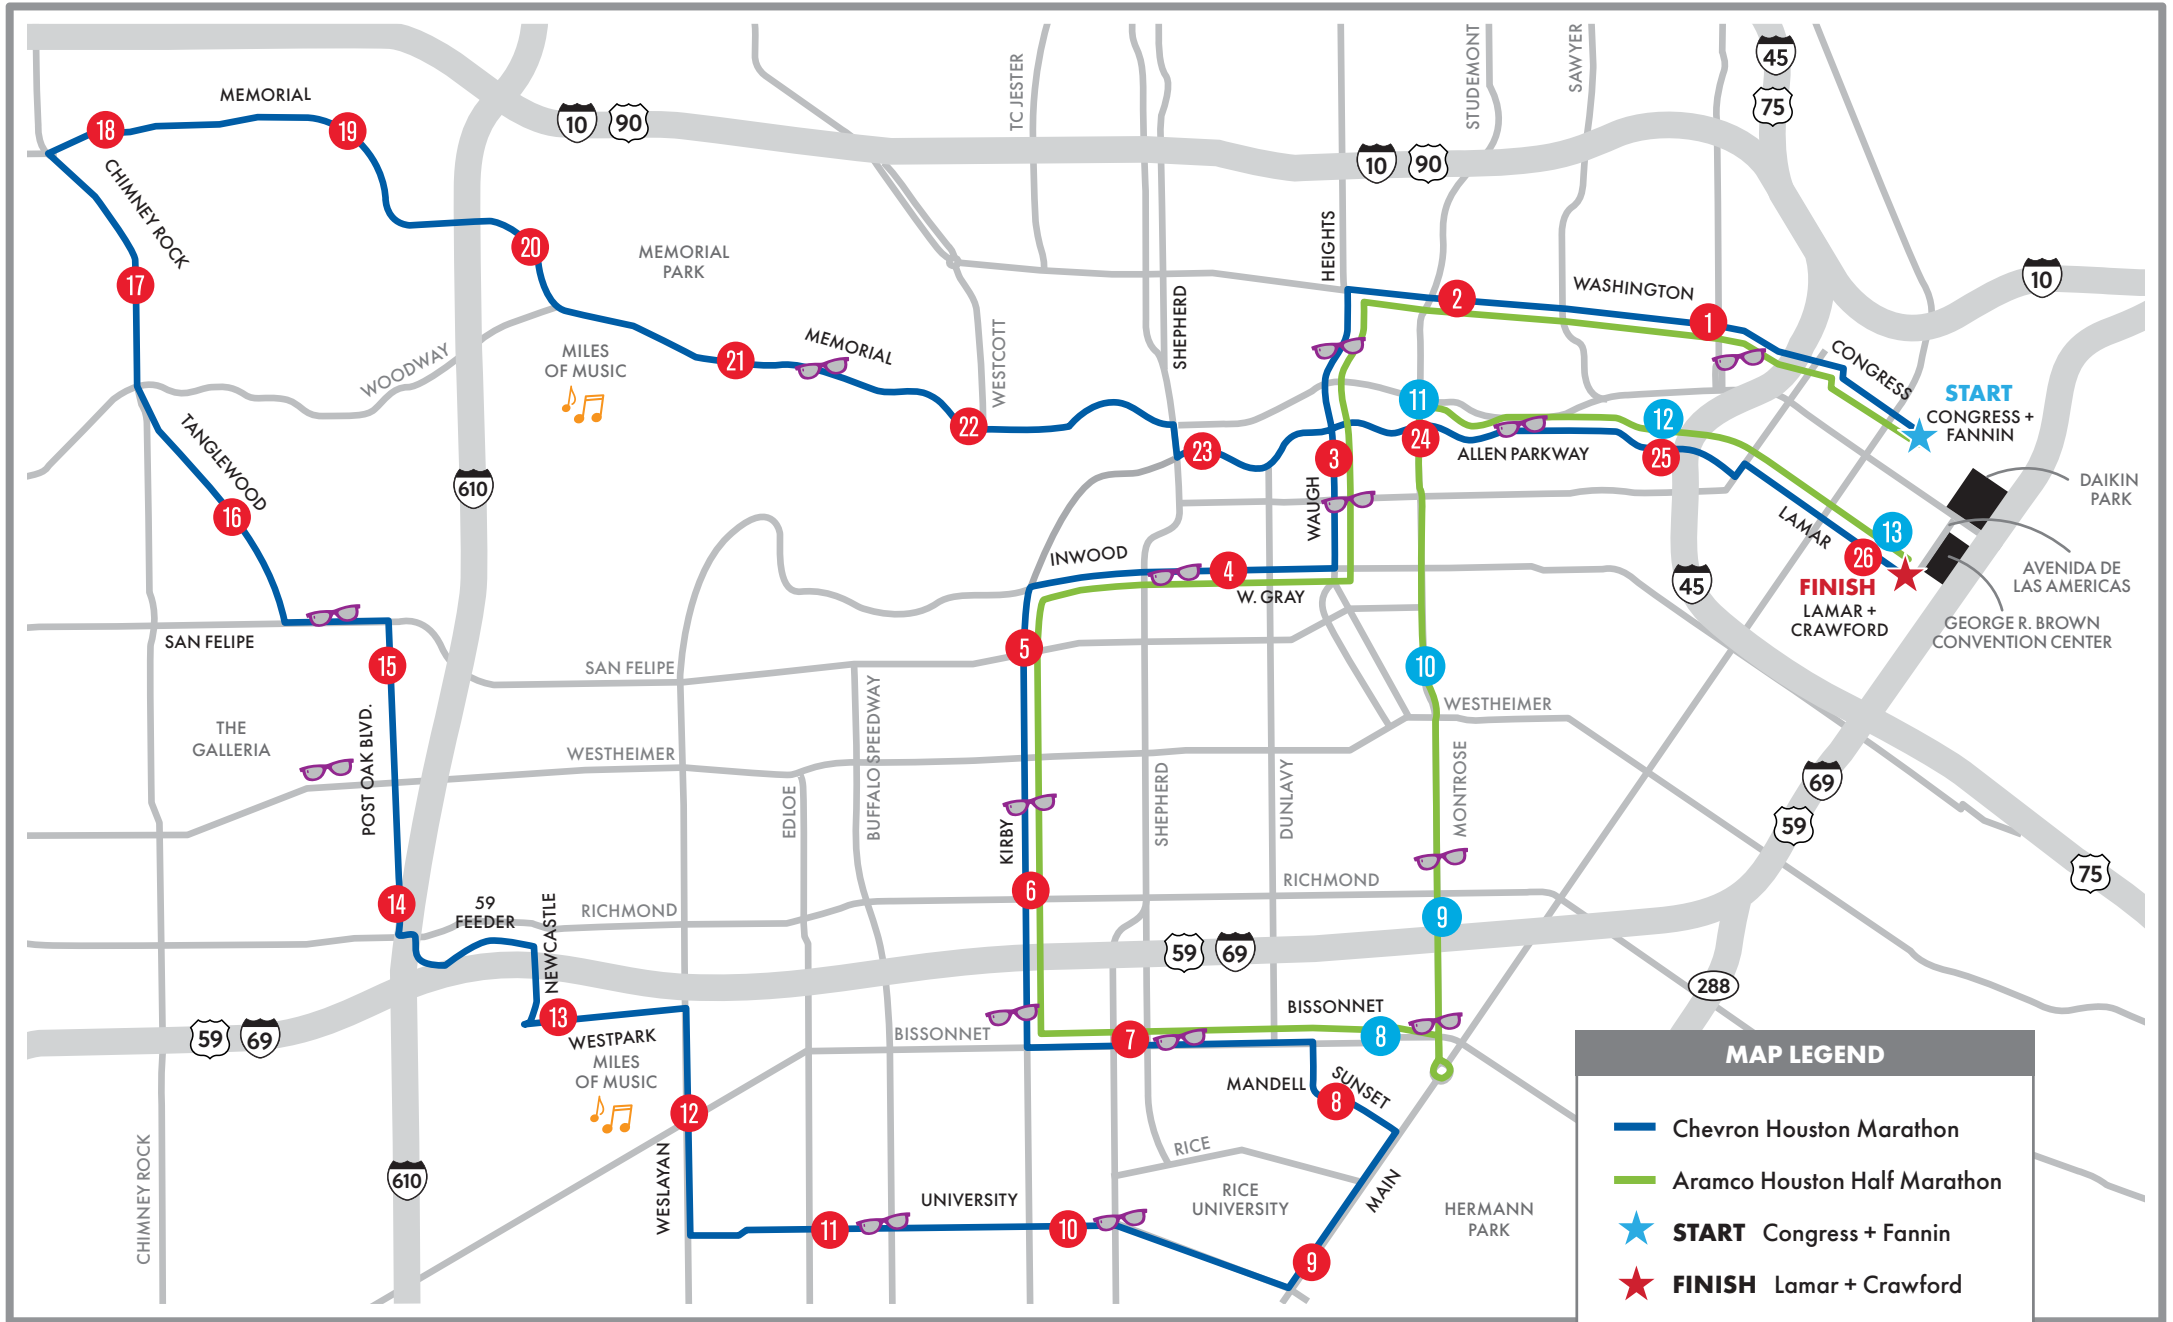

COURSE SPECTATOR MAP

Chevron Houston Marathon & Aramco Houston Half Marathon

MAP LEGEND

- Chevron Houston Marathon
- Aramco Houston Half Marathon
- START** Congress + Fannin
- FINISH** Lamar + Crawford
- Recommended Spectator Viewing Areas